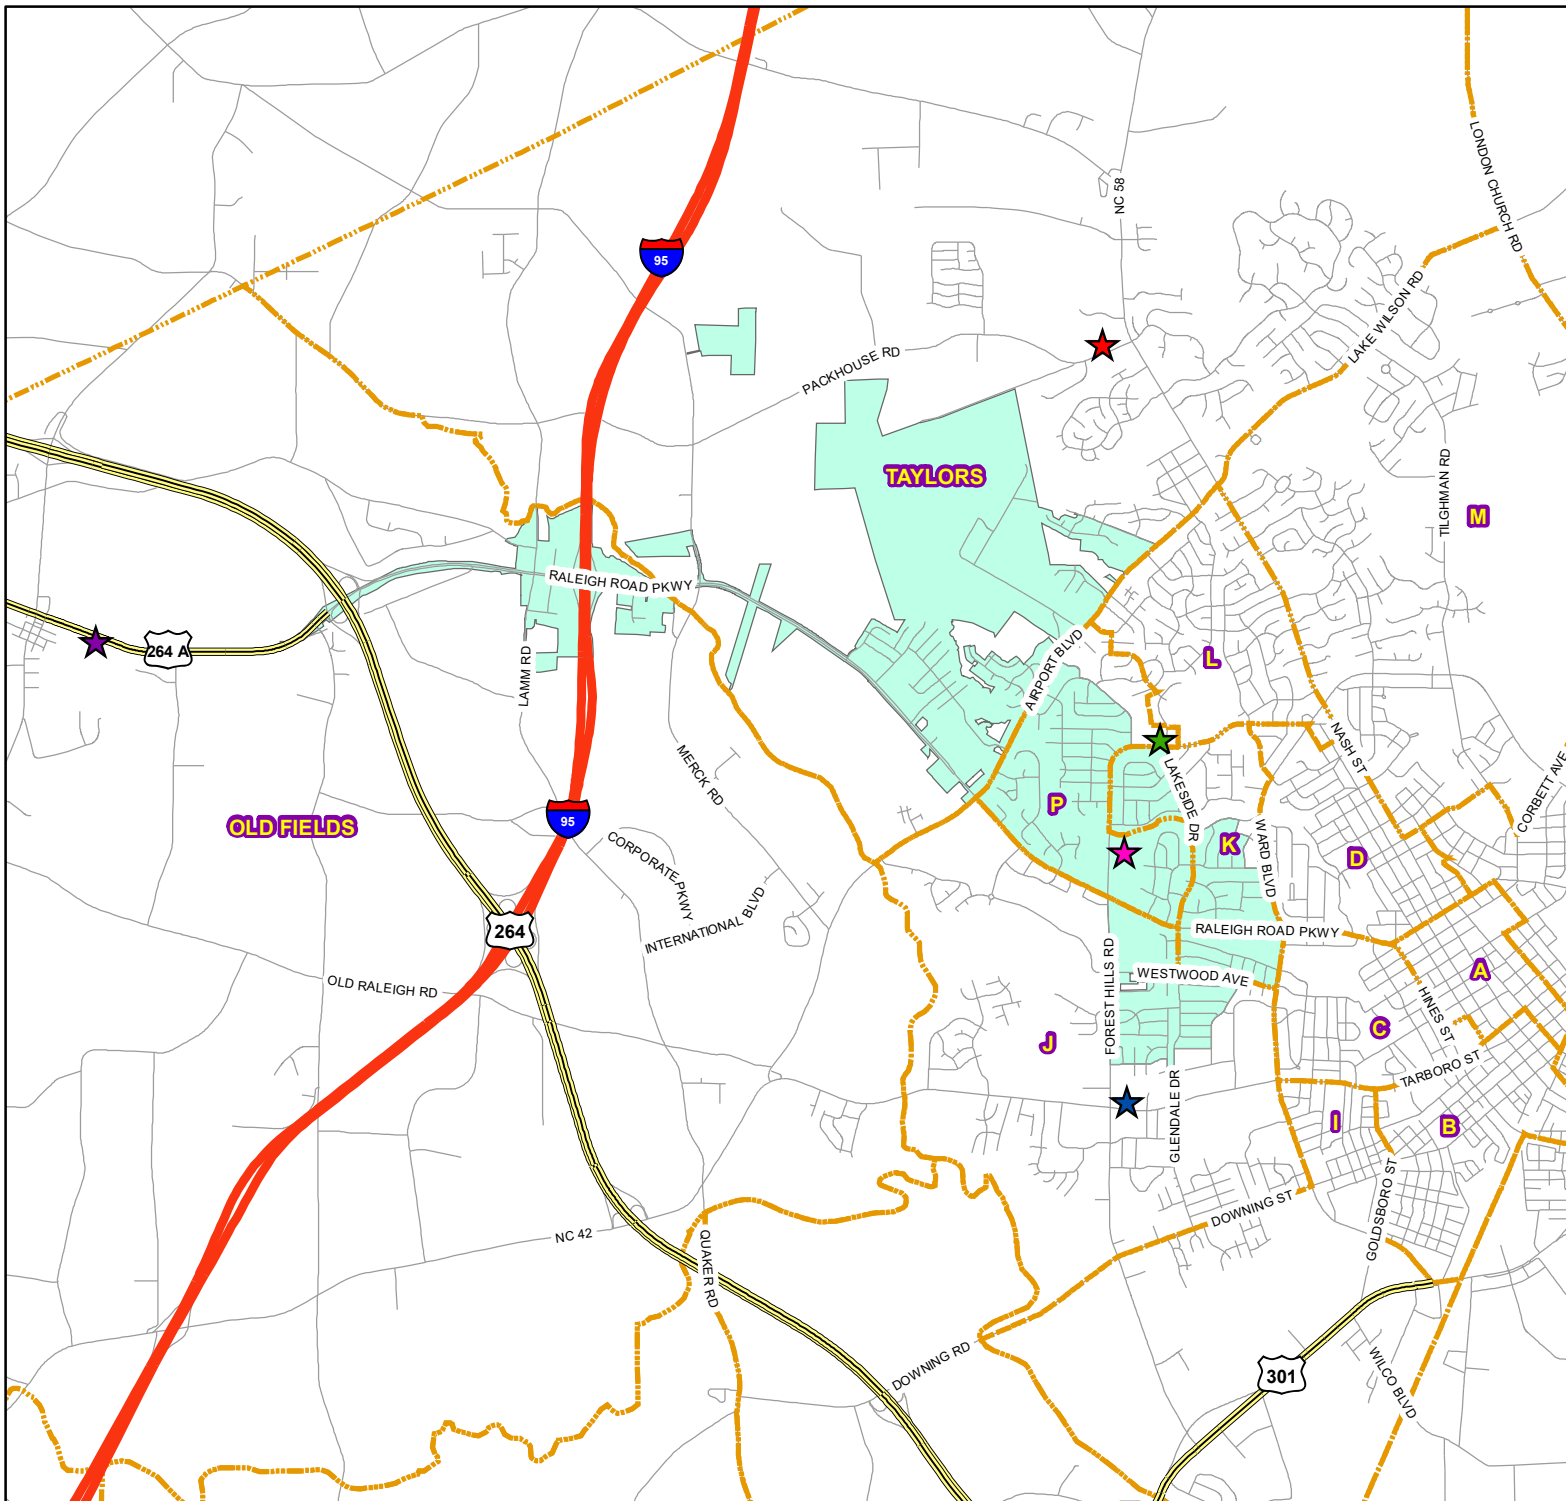

Council District 4
James M. Johnson, III

Legend

Polling Places

SITE, LOCATION

-  Old Fields
-  Sims Fire Station
-  Taylors
-  New Hope Elementary School
-  Wilson J
-  Wilson Rescue Squad Building
-  Wilson K
-  Forest Hills Presbyterian Church
-  Wilson P
-  Forest Hills Middle School

Voting Precincts

Date: 4/1/2024

Map Disclaimer:

This map is for informational purposes only. The map is NOT of land survey quality and is NOT suitable for such use. The City of Wilson assumes no liability arising from the use of the map.

Prepared by:

City of Wilson GIS Services
 a division of Wilson Planning
 and Development Services.